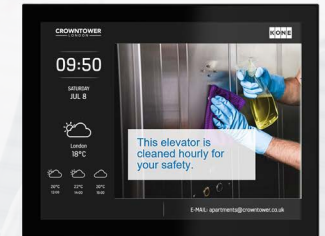

KONE DIGITAL PLATFORM

KONE MediaScreen