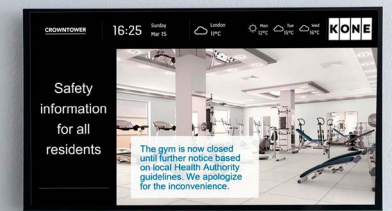

The service fee covers connectivity, cyber security and software updates, and 24/7 monitoring.

IMPROVED COMMUNICATION FOR EVERY TYPE OF BUILDING

COMMERCIAL
Offices, Hotels,
Restaurants,
Retail facilities

MEDICAL
Hospitals,
Healthcare centers

PUBLIC
Railroad stations,
Metro stations,
Educational institutes,
Libraries

RESIDENTIAL
Apartment buildings,
Retirement housing,
Student housing

MEDIASCREEN

Reach elevator passengers with targeted information via a connected screen.