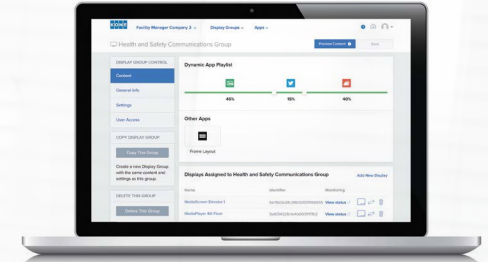

MEDICAL
Hospitals,
Healthcare centers

PUBLIC
Railroad stations,
Metro stations,
Educational institutes,
Libraries

RESIDENTIAL
Apartment buildings,
Retirement housing,
Student housing

MEDIASCREEN

Reach elevator passengers with targeted information via a connected screen.

KONE MediaPlayer

Connection	HDMI
Power	230 V
Dimensions	Width: 162 mm Height: 20 mm Depth: 91 mm
Internet connection	4G + SIM (supplied by KONE)

TAILORED SERVICE-PACKAGE OPTIONS

	Light	Standard	Premium
KONE Content Manager	✓	✓	✓
Connectivity and data transfer*	✓	✓	✓
Software and security updates	✓	✓	✓
Facility manager messaging	✓	✓	✓
Text and pictures	✓	✓	✓
Weather		✓	✓
RSS feed (for showing 3rd-party news etc.)		✓	✓
Traffic information			✓
Social media (Facebook, Instagram, Twitter)			✓

* Our service packages include a monthly mobile data allowance suitable for typical usage. Data usage exceeding this allowance is invoiced in accordance with KONE's current price list.

HOW IT WORKS

KONE Content Manager